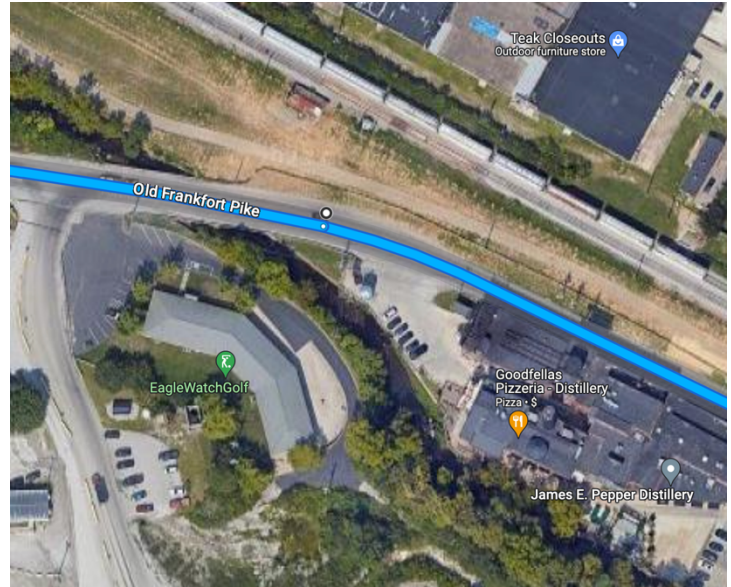

## 0. 408 Administration Dr

Lexington, KY 40508

Head north on Administration  
Dr toward S Limestone

0.1 mi

Turn right onto S Limestone

374 ft

Turn left onto Winslow St

423 ft

First Stop; shoulder on right, immediately past distillery district

8 min (1.9 mi)

# 1. Distillery District

Kentucky

Head west on Manchester St/Old Frankfort Pike

2.2 mi

At the traffic circle, take the 2nd exit onto KY-1681 W

0.4 mi

5 min (2.6 mi)

# 2. 2619-2889 Old Frankfort Pike

Lexington, KY 40510

Continue on KY-1681

3.1 mi

4 min (3.1 mi)