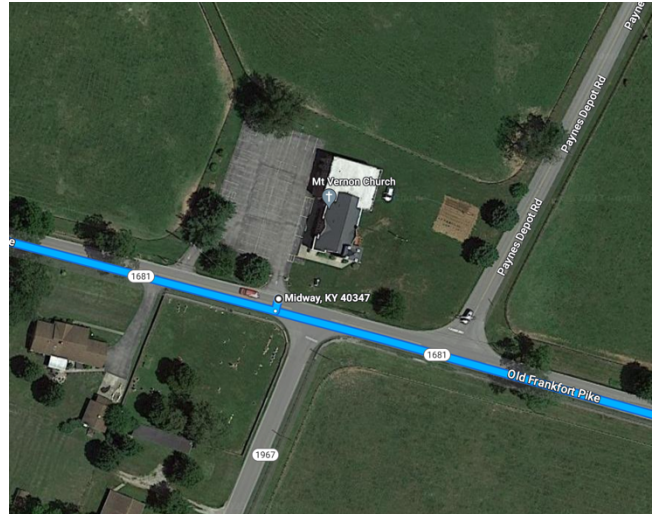

# 1. Distillery District

Kentucky

Head west on Manchester St/Old Frankfort Pike

2.2 mi

At the traffic circle, take the 2nd exit onto KY-1681 W

0.4 mi

5 min (2.6 mi)

#### 4. Mt Vernon Church

Kentucky 40347

Continue on KY-1681 W

2.6 mi

4 min (2.6 mi)