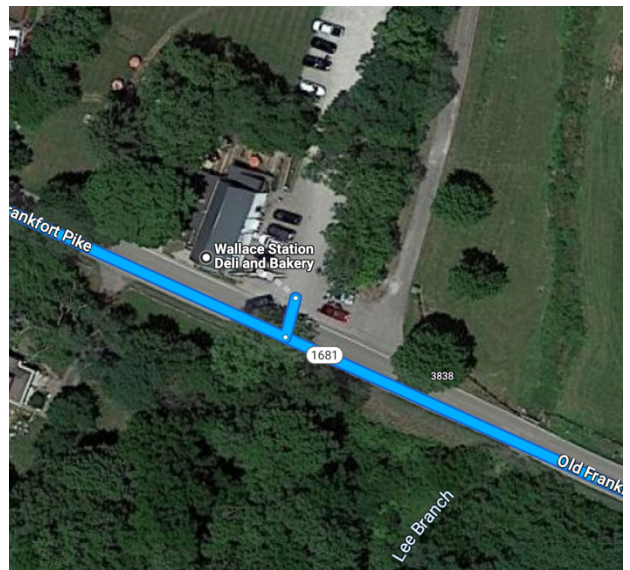

# 1. Distillery District

Kentucky

Head west on Manchester St/Old Frankfort Pike

2.2 mi

At the traffic circle, take the 2nd exit onto KY-1681 W

0.4 mi

5 min (2.6 mi)

#### 5. Wallace Station Deli and Bakery

3854 Old Frankfort Pike, Versailles, KY 40383

Continue on KY-1681 W

2.6 mi

4 min (2.6 mi)