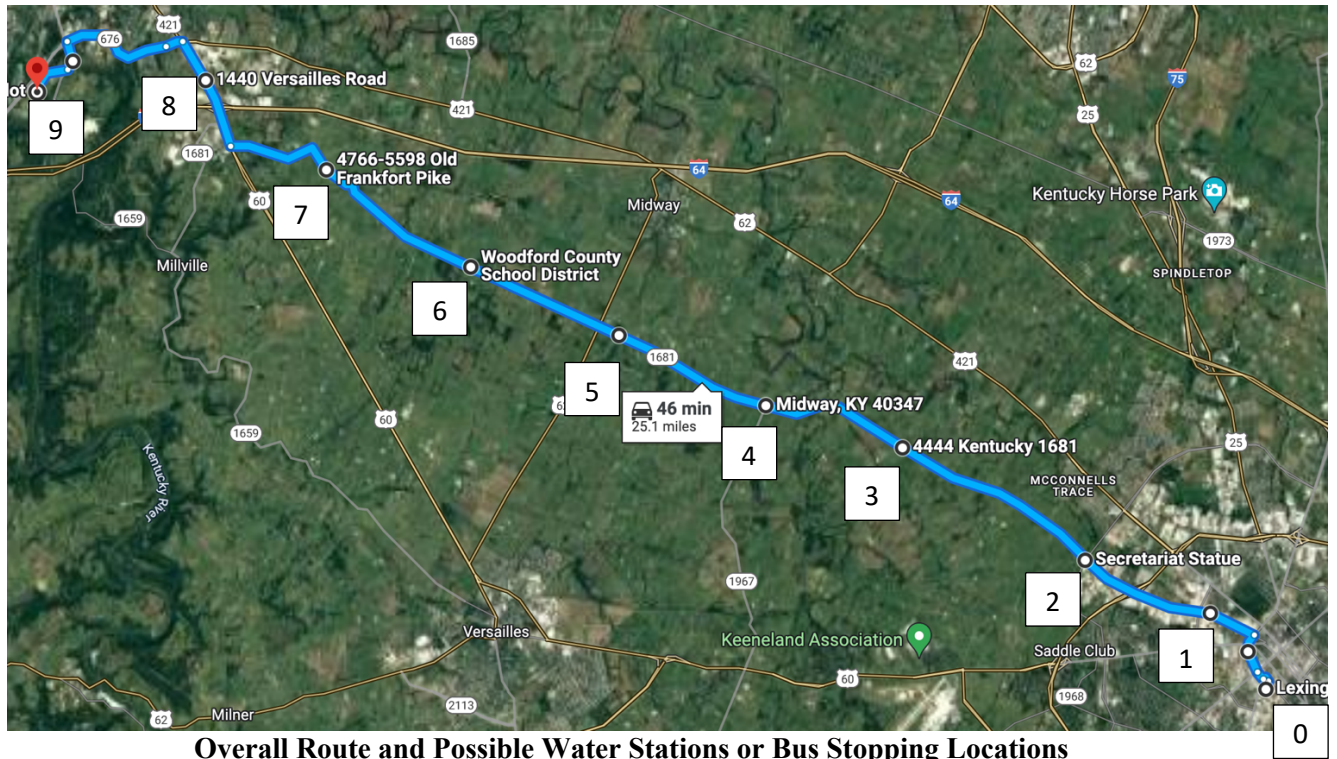

**AIR FORCE RESERVE OFFICER TRAINING CORPS  
290TH CADET WING  
FLYING WILDCATS**

See next page for map/route.

**Overall Route and Possible Water Stations or Bus Stopping Locations**

Water Stop	Leg Distance	Total Distance	Leg Time	Total Time (Rounded)	ETA
1	1.9 miles	1.9 miles	22 min 48 sec	23 min	0638
2	2.6 miles	4.5 miles	31 min 12 sec	54 min	0709
3	3.1 miles	7.6 miles	37 min 12 sec	1 hr 31 min	0746
4	2.4 miles	10 miles	28 min 48 sec	2 hr	0815
5	2.6 miles	12.6 miles	31 min 12 sec	2 hr 31 min	0846
6	2.6 miles	15.2 miles	31 min 12 sec	3 hr 02 min	0917
7	2.9 miles	18.1 miles	34 min 48 sec	3 hr 37 min	0952
8	2.9 miles	21 miles	34 min 48 sec	4 hr 12 min	1027
Vietnam Memorial	3.6 miles	24.6 miles	43 min 12 sec	4 hr 55 min	1110

First Stop; shoulder on right, immediately past distillery district

8 min (1.9 mi)

# 1. Distillery District

Kentucky

Head west on Manchester St/Old Frankfort Pike

2.2 mi

At the traffic circle, take the 2nd exit onto KY-1681 W

0.4 mi

5 min (2.6 mi)

Turn left onto KY-1659 S  
0.5 mi

Turn right onto Coffee Tree Rd  
0.7 mi

Turn left onto Vernon Cooper Ln  
**Destination will be on the left**  
374 ft

7 min (3.6 mi)