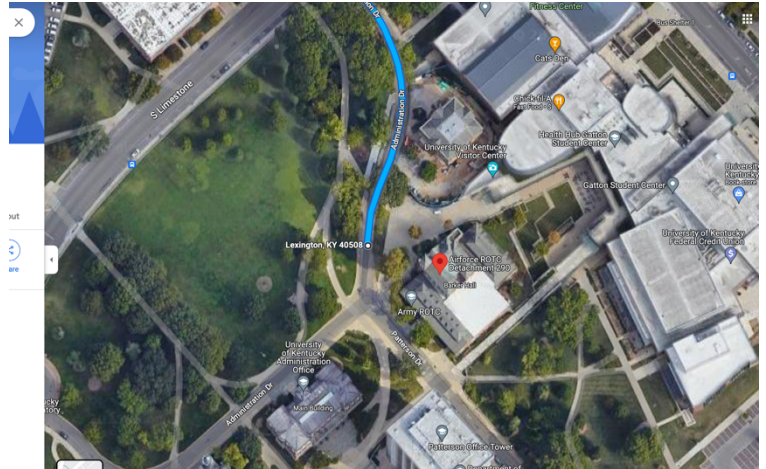

## 0. 408 Administration Dr

Lexington, KY 40508

Head north on Administration  
Dr toward S Limestone

0.1 mi

Turn right onto S Limestone

374 ft

Turn left onto Winslow St

423 ft

Winslow St turns left and becomes S Upper St

226 ft

Turn right onto Bolivar St

0.1 mi

Continue onto Oliver Lewis Way

0.7 mi

Turn left onto Manchester St

0.8 mi

First Stop; shoulder on right, immediately past distillery district

8 min (1.9 mi)

# 1. Distillery District

Kentucky

Head west on Manchester St/Old Frankfort Pike

2.2 mi

At the traffic circle, take the 2nd exit onto KY-1681 W

0.4 mi

5 min (2.6 mi)