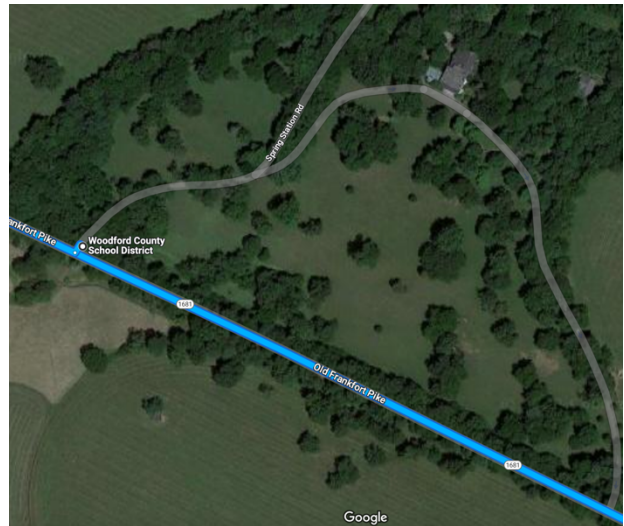

## 6. Spring Station Road

Kentucky

Continue on KY-1681 W

2.9 mi

4 min (2.9 mi)